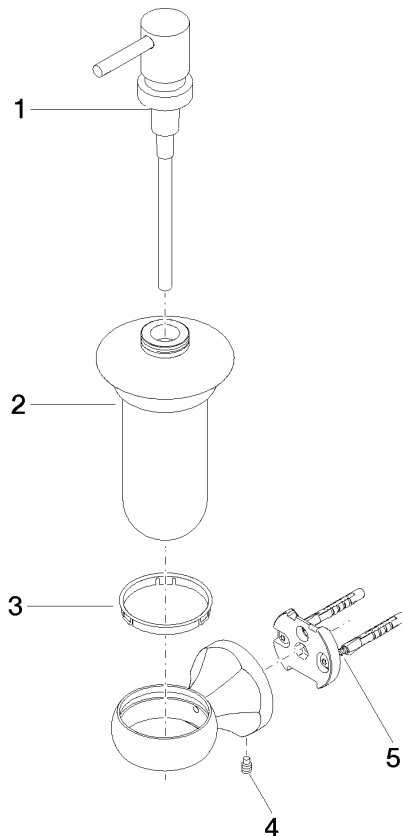

83 435 361

- bottle made of opal glass
- width 85mm
- height 200 mm
- 250 ml bottle
- 121mm projection

	Chrome	83 435 361-00
	Brushed Platinum	83 435 361-06
	Platinum	83 435 361-08
	Durabass (23kt Gold)	83 435 361-09
	Brushed Durabass (23kt Gold)	83 435 361-28
	Brushed Dark Platinum	83 435 361-99

83 435 361

mm [inches]

83 435 361

Parts for other finishes can be found here: Brushed Platinum

Spare parts list

No.	Item Number	Name	Quantity used	Delivery time
1	90 10 10 535 01-00	dispenser	1	10
2	90 90 04 001 00 83	glass	1	2
3	08 28 10 500 91	ring	1	2
4	04 31 11 140 00 90	pin	1	2
5	05 17 97 507 00 90	fixing set	1	2