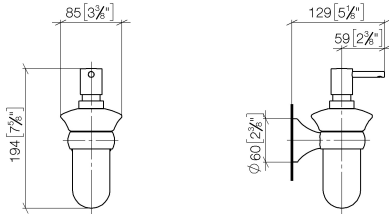

83 435 361

- bottle made of opal glass
- width 85mm
- height 200 mm
- 250 ml bottle
- 121mm projection

	Chrome	83 435 361-00
	Brushed Platinum	83 435 361-06
	Platinum	83 435 361-08
	Durabass (23kt Gold)	83 435 361-09
	Brushed Durabass (23kt Gold)	83 435 361-28
	Brushed Dark Platinum	83 435 361-99

83 435 361

mm [inches]

83 435 361

Parts for other finishes can be found here: Brushed Platinum

Spare parts list

No.	Item Number	Name	Quantity used	Delivery time
1	90 10 10 535 01-00	dispenser	1	10
2	90 90 04 001 00 83	glass	1	2
3	08 28 10 500 91	ring	1	2
4	04 31 11 140 00 90	pin	1	2
5	05 17 97 507 00 90	fixing set	1	2