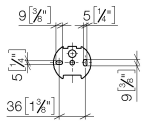

83 435 361

- bottle made of opal glass
- width 85mm
- height 200 mm
- 250 ml bottle
- 121mm projection

	Chrome	83 435 361-00
	Brushed Platinum	83 435 361-06
	Platinum	83 435 361-08
	Durabass (23kt Gold)	83 435 361-09
	Brushed Durabass (23kt Gold)	83 435 361-28
	Brushed Dark Platinum	83 435 361-99

83 435 361

mm [inches]

83 435 361

Parts for other finishes can be found here: Brushed Platinum

Spare parts list

No.	Item Number	Name	Quantity used	Delivery time
1	90 10 10 535 01-00	dispenser	1	10
2	90 90 04 001 00 83	glass	1	2
3	08 28 10 500 91	ring	1	2
4	04 31 11 140 00 90	pin	1	2
5	05 17 97 507 00 90	fixing set	1	2